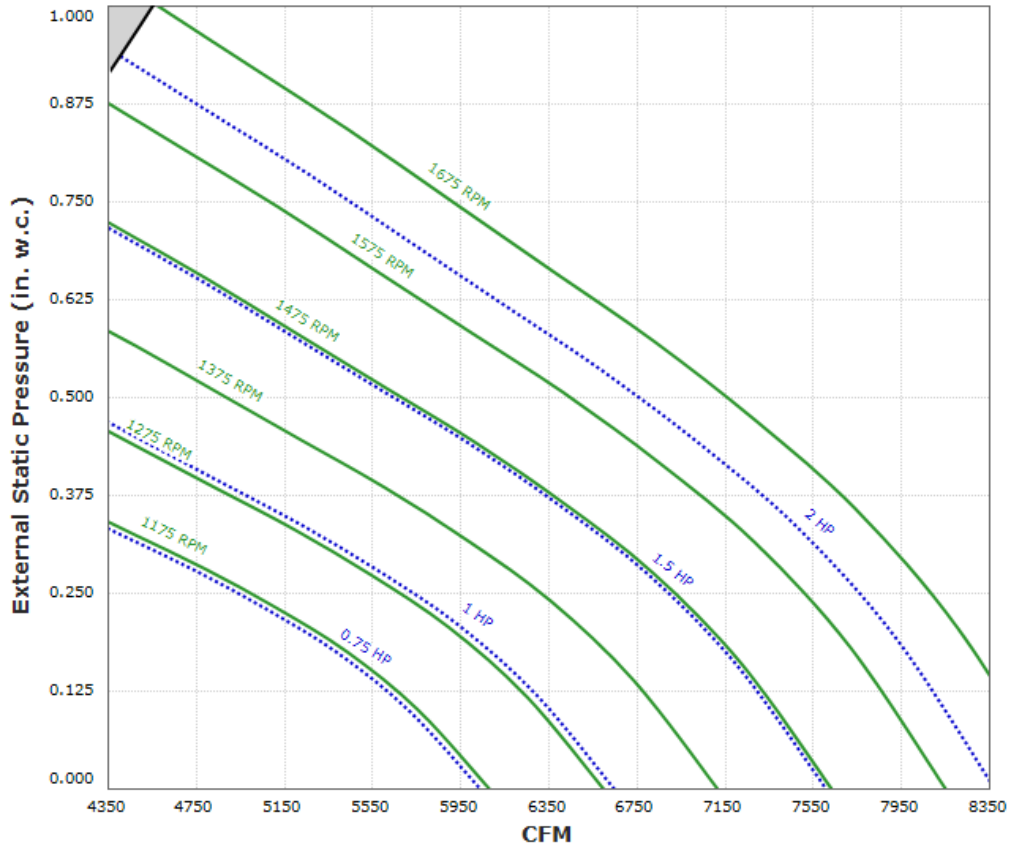

RPTUB24-RA Performance Curve

Max Sizeable RPM = 1675 RPM. Curve shown extended beyond this point for reference only.

Catalog #109R
March 2009